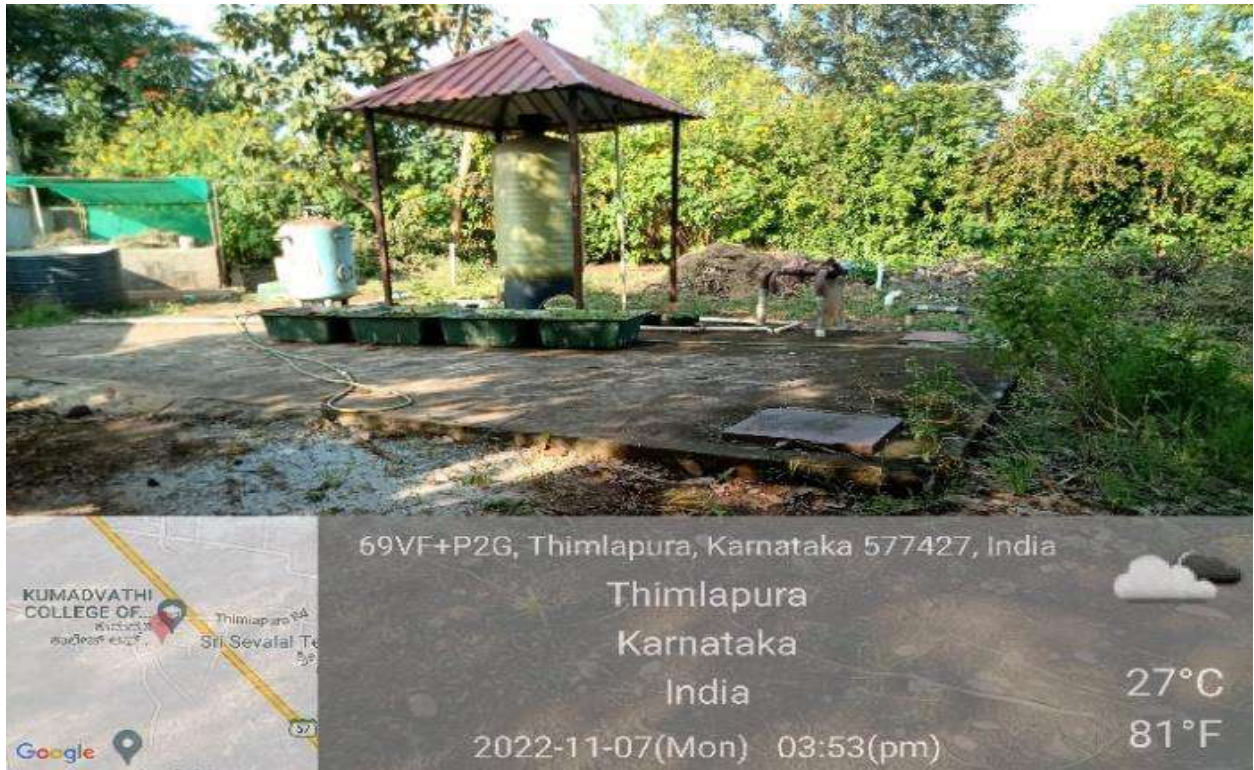

Reservoirs/tanks/ bore wells

Principal
Kumadvathi College of Education
Shikaripura